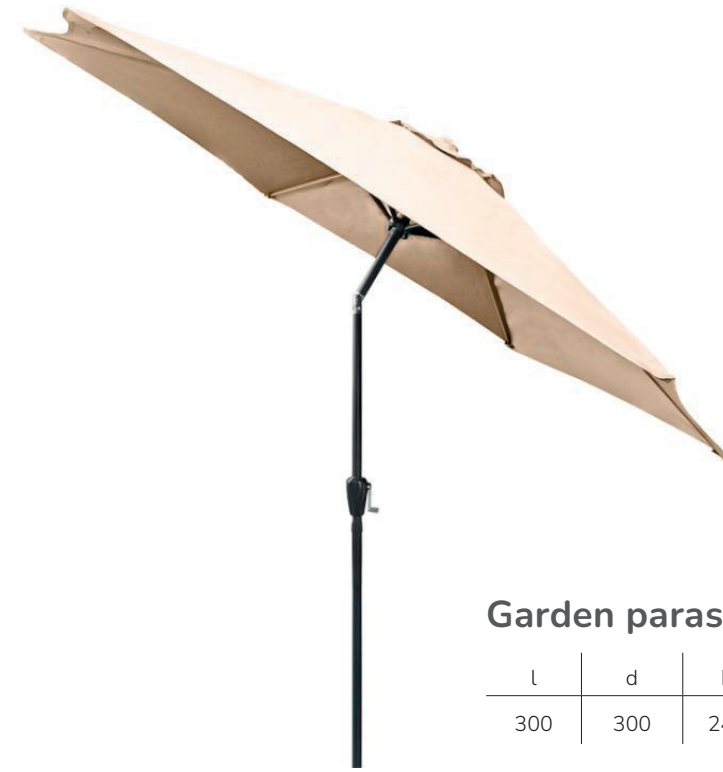

Square wastebin

l	d	h
26	26	35

Code locks

Garden parasol

l	d	h
300	300	245

Garden parasol

l	d	h
300	300	250

EVENTS DOMINIQUE