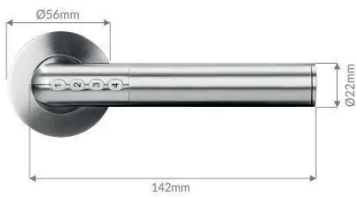

l	h
>180	92

Headphone holder

l	d	h
5	4	8

l	h
13	51

∅	h
29	35

l	d	h
26	26	35

Code locks

l	d	h
300	300	245

l	d	h
300	300	250