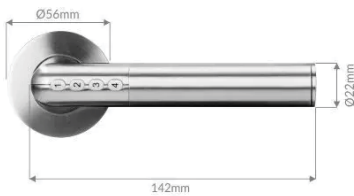

Tenstator barriers

l	h
>180	92

Headphone holder

l	d	h
5	4	8

l	h
13	51

Round wastebin

∅	h
29	35

l	d	h
26	26	35

Code locks