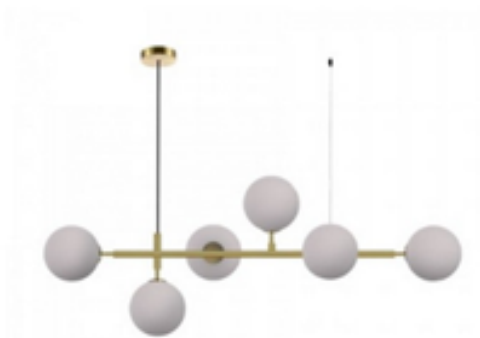

ALISA

BIG RINGS

TRACK LAMPS BLACK

TRACK LAMPS WHITE

∅	h
16	30

Acirculo

∅
30